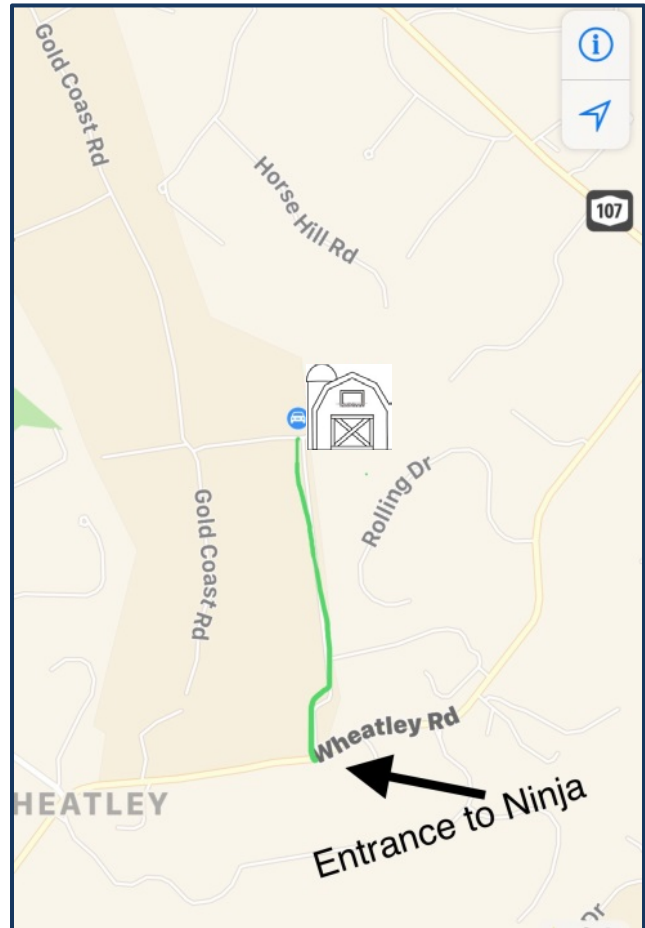

Map to:

**340 Wheatley Road
Old Westbury, NY 11568
(GPS may use Glen Head)**

Above is the entrance to our 1/2 mile driveway.

It is a narrow road so please drive slow.

Follow signs to the "PARKING LOT" and walk to the big white barn.

Stairs to the party will be on the left side of the barn.

You will EXIT the lot the same way you came in.

Thank You.